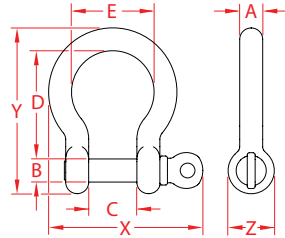

# BOW SHACKLE WITH SCREW PIN

## 316 STAINLESS STEEL

Import

Precision  
Cast

ITEM	A (size)	B	C	D	E	X (height)	Y (length)	Z (width)	WLL (lb)	WT (lb)	PACKAGING TYPE	EACH (qty)	INNER (qty)	CARTON (qty)	UPC
S0116-0004	5/32"	0.16"	0.33"	0.75"	0.52"	1.00"	1.14"	0.30"	200	0.02	POLYBAG	1	10	1,500	791506029458
S0116-0005	3/16"	0.19"	0.43"	0.94"	0.65"	1.32"	1.41"	0.39"	500	0.04	POLYBAG	1	10	700	791506029465
S0116-0006	1/4"	0.23"	0.48"	1.08"	0.80"	1.48"	1.70"	0.49"	750	0.07	POLYBAG	1	10	400	791506029472
S0116-0008	5/16"	0.31"	0.67"	1.46"	1.05"	1.95"	2.26"	0.65"	1,000	0.17	POLYBAG	1	10	180	791506029489
S0116-0010	3/8"	0.39"	0.79"	1.77"	1.25"	2.32"	2.76"	0.80"	1,200	0.31	POLYBAG	1	10	100	791506010029
S0116-0012	15/32"	0.48"	0.94"	2.16"	1.60"	2.77"	3.31"	0.92"	1,500	0.49	POLYBAG	1	10	60	791506029496
S0116-0013	1/2"	0.51"	1.04"	2.33"	1.85"	3.17"	3.66"	1.07"	2,500	0.78	POLYBAG	1	1	40	791506029502
S0116-0016	5/8"	0.63"	1.25"	3.00"	2.10"	3.67"	4.55"	1.25"	3,000	1.20	POLYBAG	1	1	25	791506029519
S0116-0020	3/4"	0.74"	1.50"	3.34"	2.55"	4.30"	5.15"	1.47"	4,000	1.94	POLYBAG	1	1	15	791506029526
S0116-0022	7/8"	0.86"	1.72"	3.85"	2.90"	4.64"	5.87"	1.72"	5,000	2.93	POLYBAG	1	1	10	791506029533
S0116-0025	1"	0.96"	1.95"	4.17"	3.25"	5.29"	6.57"	1.90"	6,000	4.15	POLYBAG	1	1	5	791506029540
S0116-0032	1-1/4"	1.24"	2.50"	5.44"	4.25"	7.09"	8.51"	2.46"	9,000	9.13	POLYBAG	1	1	4	791506029557

**NOTE:**  
**ALL DIMENSIONS ARE NOMINAL (+/- 3%) AND ARE SUBJECT TO CHANGE WITHOUT NOTICE.**